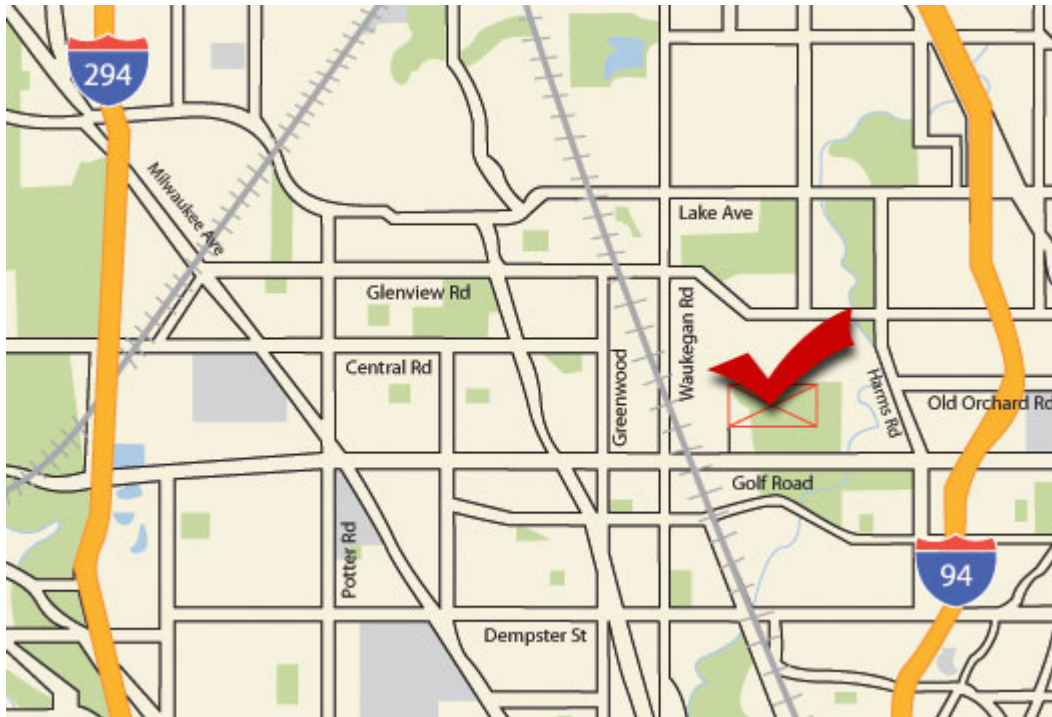

Glen View Golf Club Haunt Auction Location and Motel Information

Address: Glen View Golf Club
100 Golf Road
Golf, Illinois 60029

Directions:

Going South Via Eden's Expressway (I-94) 41 turns into 94 – Eden's. Proceed South, Exit Old Orchard Road Turn Right (West) onto Old Orchard Road. Proceed to the Stop Light at Harms Road. Turn Left (South) onto Harms Road. Proceed to the next Stop Light at Golf Road. Turn Right (West) onto Golf Road. The 1st Stop Light is the Entrance to the Club; Turn Right

Going South Via Tri-State Tollway (I-294) (From Northern Suburbs) Exit Golf Road, Turn Left (East) onto Golf Road. Continue on Golf Road to 2nd Stop Light after Waukegan Road. Turn Left into Club Entrance.

O'Hare to Glen View Club Take I-90 East to 294 North (towards Milwaukee). Exit at Dempster Street East. Proceed East on Dempster Street to Waukegan Road. Turn Left (North) onto Waukegan Road. Proceed to Golf Road. Turn Right (East) onto Golf Road. The 2nd Stop Light is the Entrance to the Club; Turn Left

Going North Via Tri-State Tollway (I-294) (From Southern Suburbs) Exit Dempster Street East. Continue on Dempster Street to Waukegan Road. Turn Left (North) onto Waukegan Road. Proceed to Golf Road. Turn Right (East) onto Golf Road. The 2nd Stop Light is the Entrance to the Club. Turn Left