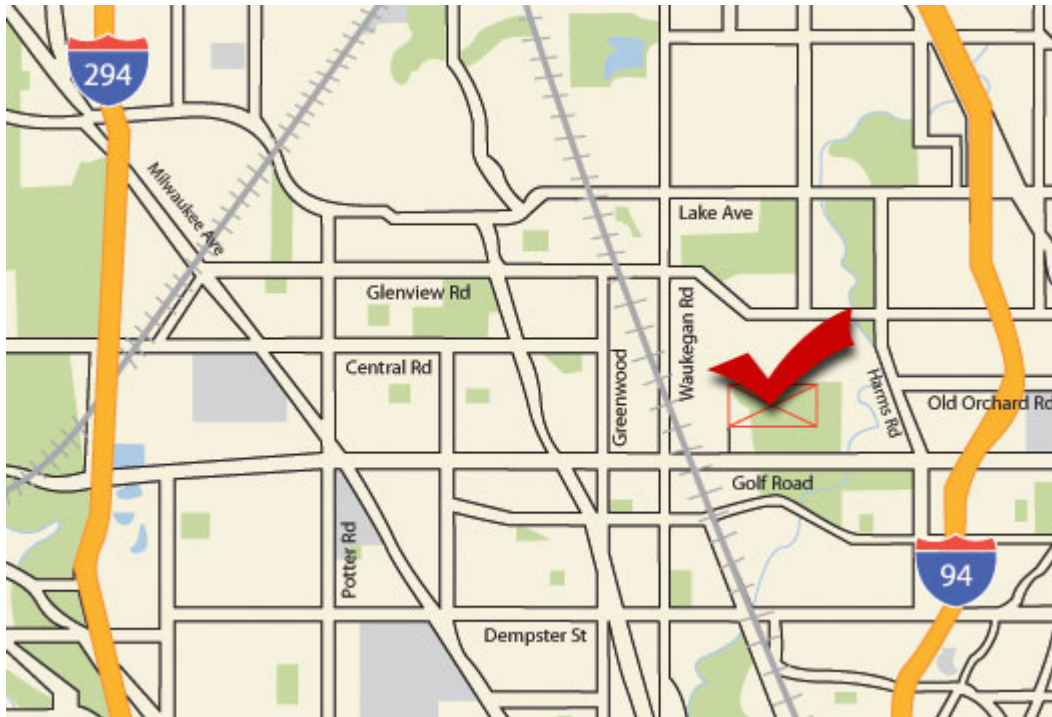

Glen View Golf Club Haunt Auction Location and Motel Information

Address: Glen View Golf Club
100 Golf Road
Golf, Illinois 60029

Directions:

Going South Via Eden's Expressway (I-94) 41 turns into 94 – Eden's. Proceed South, Exit Old Orchard Road Turn Right (West) onto Old Orchard Road. Proceed to the Stop Light at Harms Road. Turn Left (South) onto Harms Road. Proceed to the next Stop Light at Golf Road. Turn Right (West) onto Golf Road. The 1st Stop Light is the Entrance to the Club; Turn Right

Going South Via Tri-State Tollway (I-294) (From Northern Suburbs) Exit Golf Road, Turn Left (East) onto Golf Road. Continue on Golf Road to 2nd Stop Light after Waukegan Road. Turn Left into Club Entrance.

O'Hare to Glen View Club Take I-90 East to 294 North (towards Milwaukee). Exit at Dempster Street East. Proceed East on Dempster Street to Waukegan Road. Turn Left (North) onto Waukegan Road. Proceed to Golf Road. Turn Right (East) onto Golf Road. The 2nd Stop Light is the Entrance to the Club; Turn Left

From Downtown 90/94 West, Follow 94 (towards Milwaukee). Exit Dempster Street West. Continue to First Stop Light, Central Street. Turn Right (North) onto Central Street. Proceed to Golf Road. Turn Left (West) onto Golf Road The 1st Stop Light is the Entrance to the Club; Turn Right

Going North Via Tri-State Tollway (I-294) (From Southern Suburbs) Exit Dempster Street East. Continue on Dempster Street to Waukegan Road. Turn Left (North) onto Waukegan Road. Proceed to Golf Road. Turn Right (East) onto Golf Road. The 2nd Stop Light is the Entrance to the Club. Turn Left

Motel Suggestions:

Double Tree, 9599 Skokie Blvd., Skokie, IL (847) 679- 7000

Hampton Inn, 5201 Old Orchard Road, Skokie, IL (847) 583-1111

Best Western, 9424 Waukegan Road, Morton Grove, IL (847) 965-6400